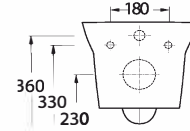

TEKNİK ÇİZİM | Technical Drawing