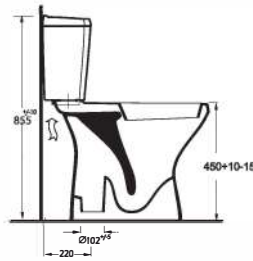

TEKNİK ÇİZİM | Technical Drawing