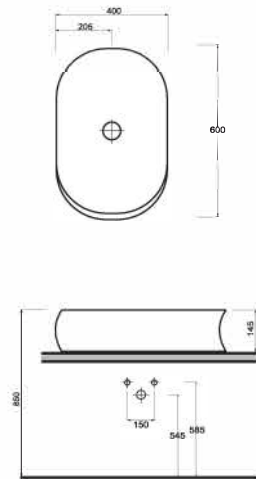

Washbasin without tap hole
compatible with bathroom
furniture

Rimless Wall-Mounted WC Pan
compatible
with concealed cistern.

Wall-mounted Bidet

TEKNİK ÇİZİM | Technical Drawing