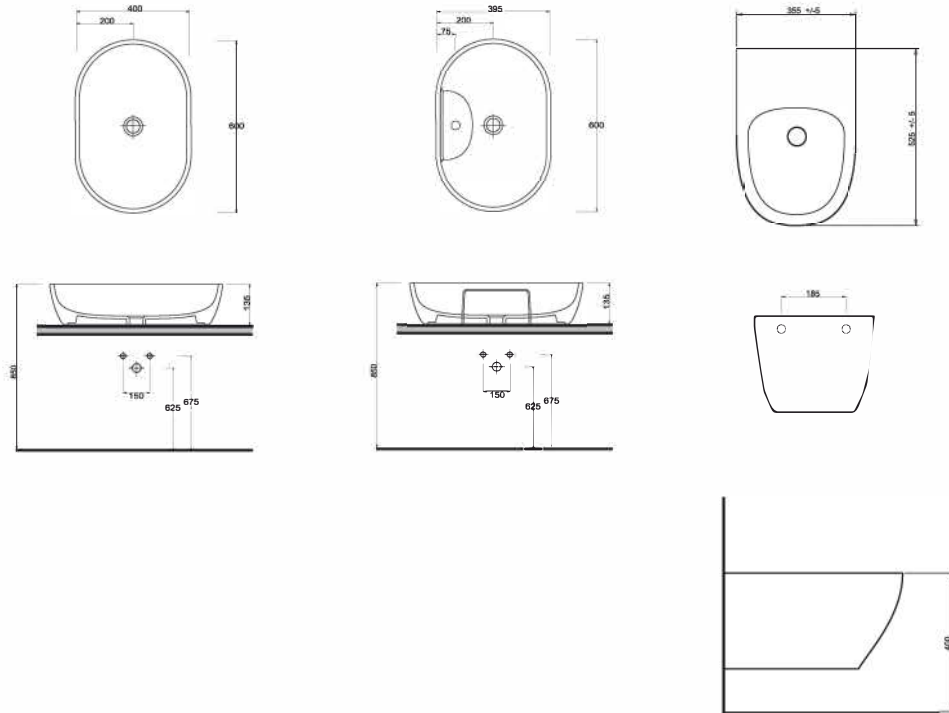

Washbasin with tap hole,  
compatible  
with bathroom furnitures.

**88205**  
**Asma Bide**

Wall-mounted Bidet

TEKNİK ÇİZİM | Technical Drawing

**88393**  
Spinflush  
Asma Klozet  
Gömme rezervuar  
uyumludur.