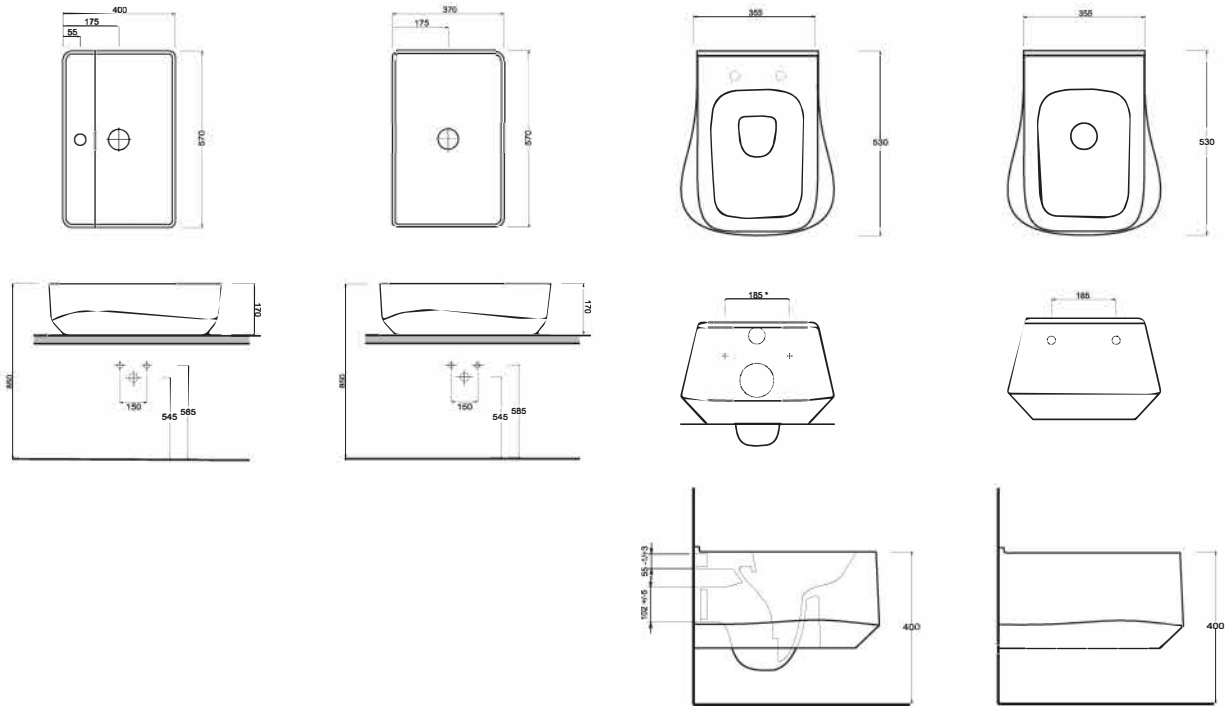

Washbasin with tap
hole compatible
with bathroom furniture

Washbasin without tap
hole compatible with
bathroom furniture

Rimless Wall-Mounted
WC Pan compatible
with concealed cistern.

Wall-Mounted Bidet

TEKNİK ÇİZİM | Technical Drawing