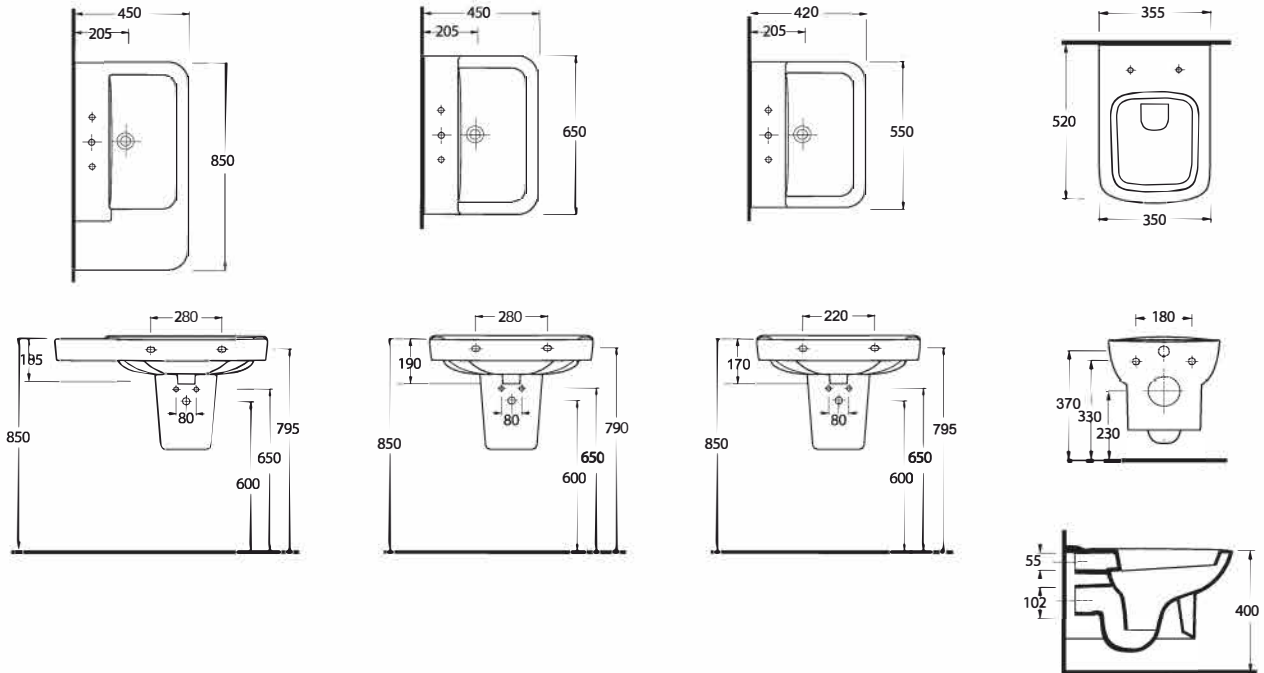

Wall-mounted WC  
Compatible with  
concealed cistern.

TEKNİK ÇİZİM | Technical Drawing

**72000**  
Duvara Tam Dayalı Klozet Set  
72403 Klozet, 72214 Rezervuar  
ile uyumludur.

Back to wall WC set  
72403 WC pan compatible with  
72214 Cistern.