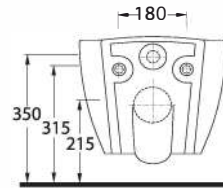

Rimless Wall-mounted  
WC Pan compatible with  
concealed cistern.

TEKNİK ÇİZİM | Technical Drawing

DROPIA