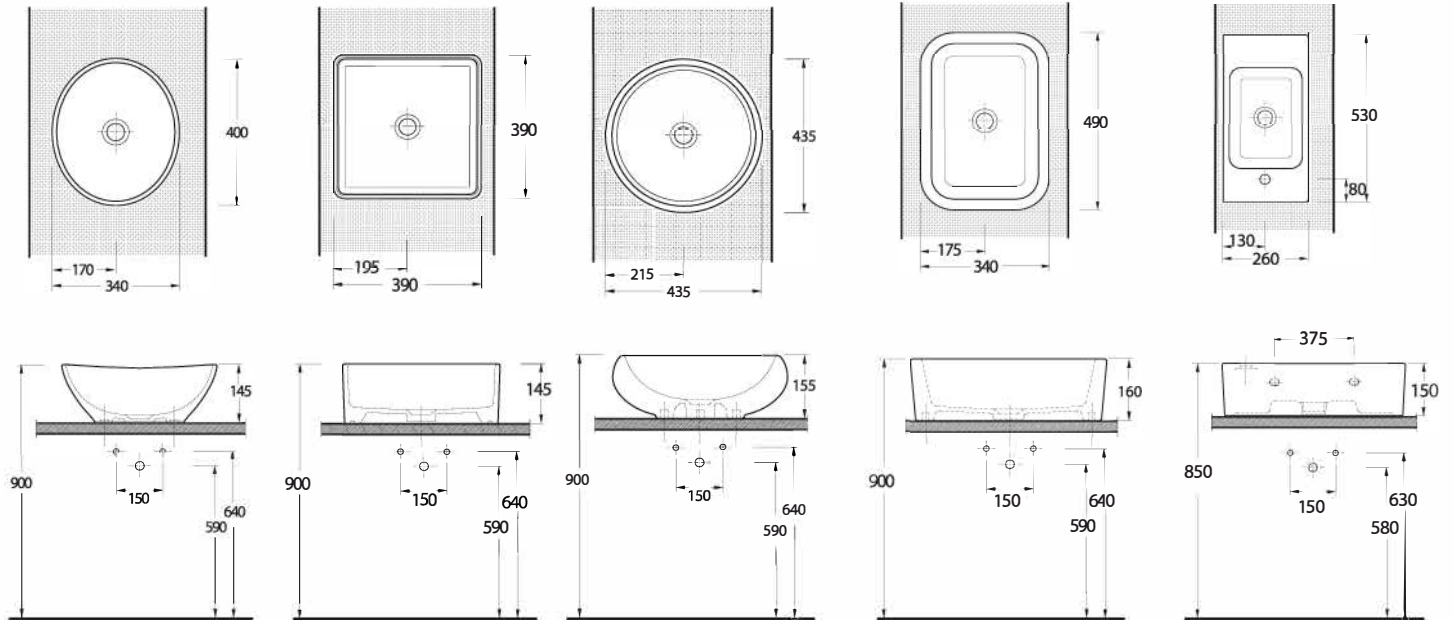

Lavabo
Banyo mobilyası uyumludur.

Washbasin Compatible
with bathroom
furnitures.

Lavabo
Banyo mobilyası uyumludur.

Washbasin Compatible
with bathroom
furnitures.

Lavabo
Banyo mobilyası uyumludur.

Washbasin Compatible
with bathroom
furnitures.

Lavabo
Banyo mobilyası uyumludur.

Washbasin Compatible
with bathroom
furnitures.

Lavabo
Banyo mobilyası uyumludur.

Washbasin Compatible
with bathroom
furnitures.

TEKNİK ÇİZİM | Technical Drawing