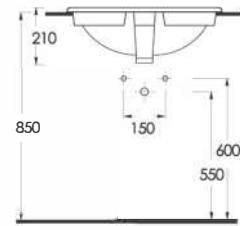

Rectangular  
Undercounter  
Washbasin

**90561  
PINARA**

Oval  
Tezgah Üstü Lavabo  
56 x 47,5 cm

Oval  
Countertop  
Washbasin

TEKNİK ÇİZİM | Technical Drawing