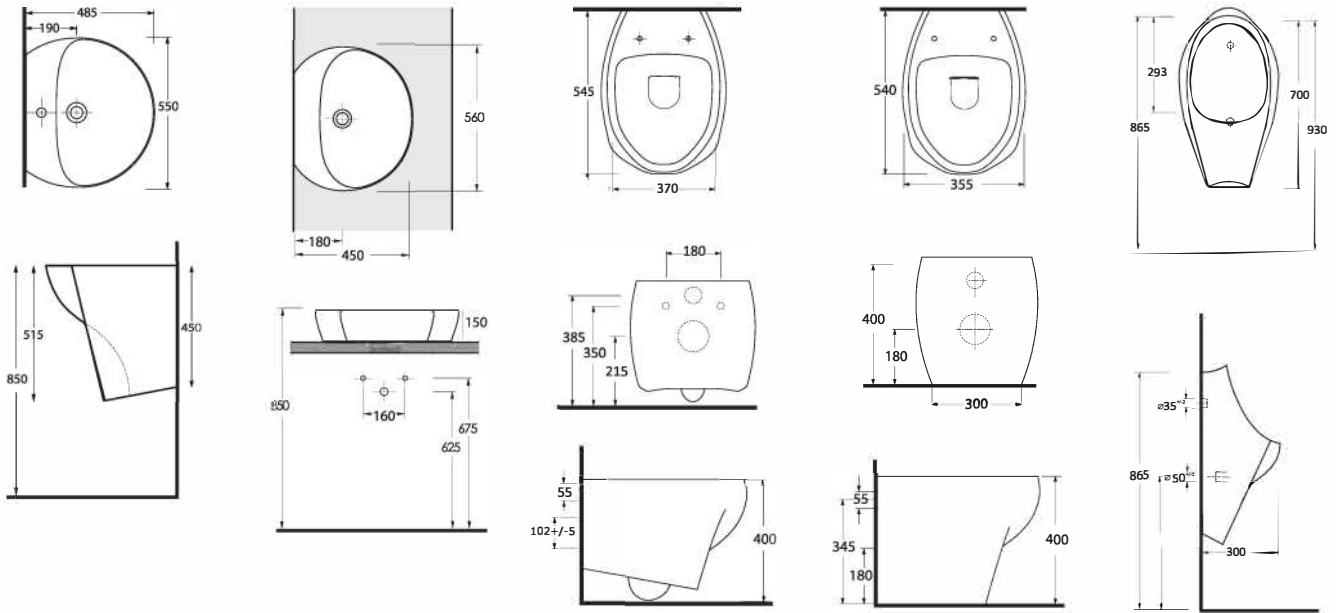

Monoblock Wall
Hung Washbasin

74561
Batarya Delikli
Tezgahüstü Lavabo

Bowl Washbasin
with tap hole
compatible with
bathroom furnitures.

Wall-mounted WC
compatible with
concealed cistern

Stand Alone
Back to Wall WC
Compatible with
concealed cistern.

Back Water Inlet
Urinal

TEKNİK ÇİZİM | Technical Drawing