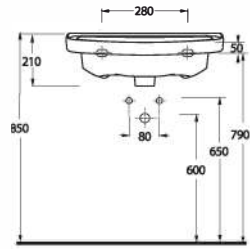

TEKNİK ÇİZİM | Technical Drawing