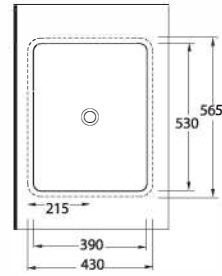

Rectangular  
Undercounter  
Washbasin

**90561  
PINARA**

Oval  
Tezgah Üstü Lavabo  
56 x 47,5 cm

Oval  
Countertop  
Washbasin

TEKNİK ÇİZİM | Technical Drawing