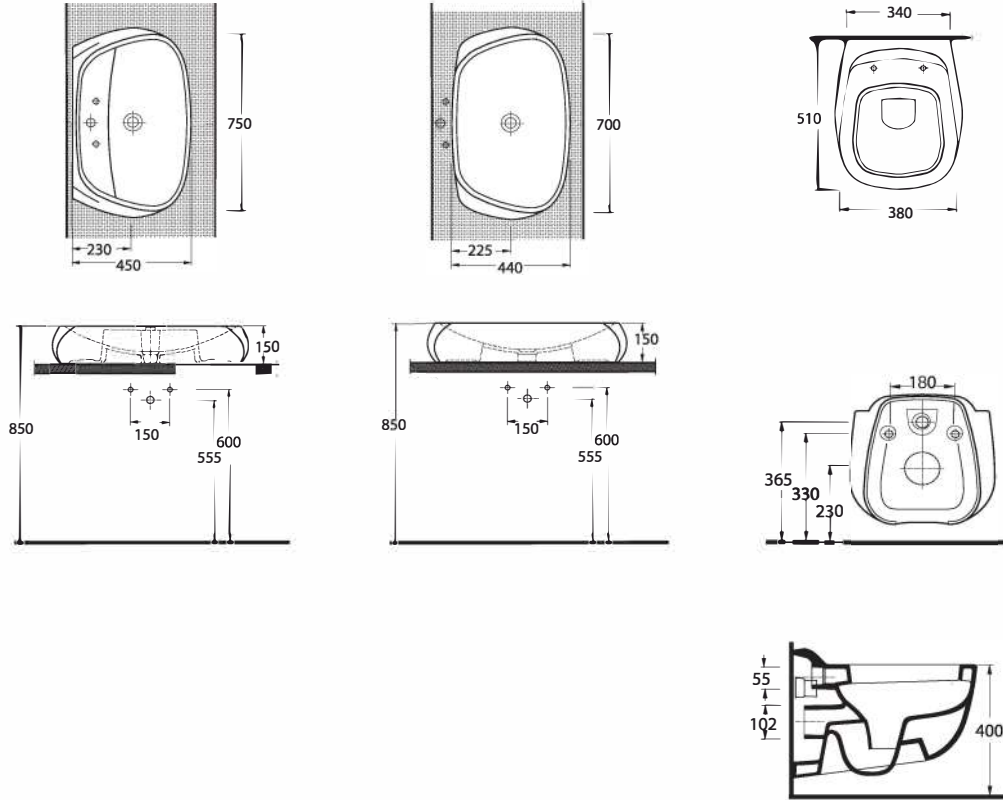

Bowl Washbasin with tap hole compatible with bathroom furnitures.

Bowl Washbasin without tap hole compatible with bathroom furnitures.

Wall-mounted WC Compatible with concealed cistern.

TEKNİK ÇİZİM | Technical Drawing