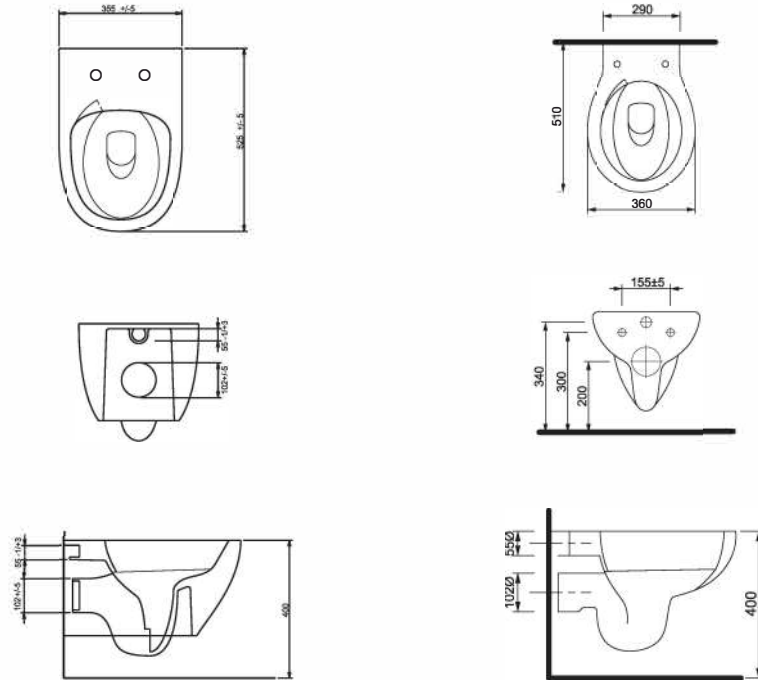

TEKNİK ÇİZİM | Technical Drawing