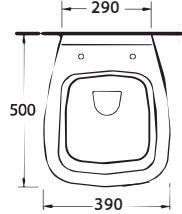

TEKNİK ÇİZİM | Technical Drawing