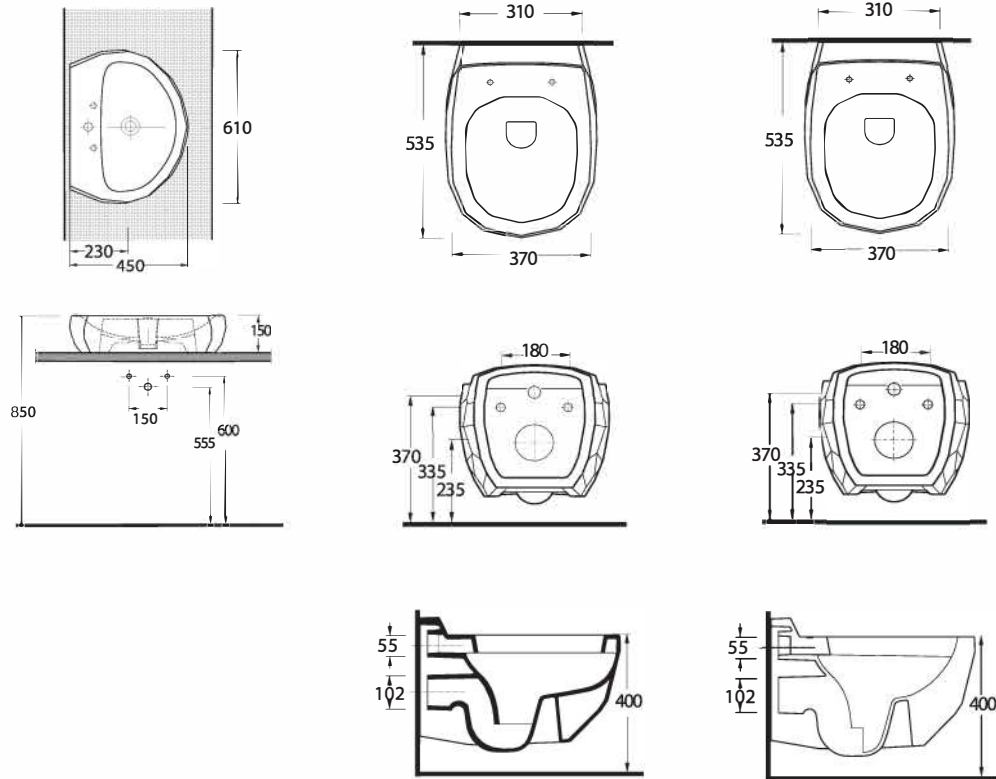

Bowl Washbasin with tap hole compatible with bathroom furnitures.

Wall-mounted WC compatible with concealed cistern.

Rimless Wall-mounted WC Pan compatible with concealed cistern.

TEKNİK ÇİZİM | Technical Drawing

RENK ALTERNATİFLERİ | Color Options

Beyaz / White

Siyah / Black