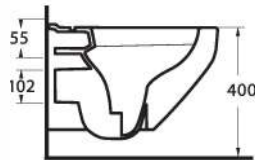

TEKNİK ÇİZİM | Technical Drawing