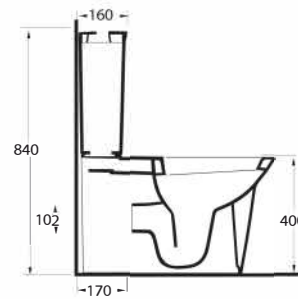

TEKNİK ÇİZİM | Technical Drawing