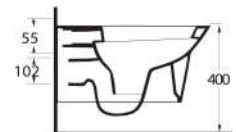

TEKNİK ÇİZİM | Technical Drawing