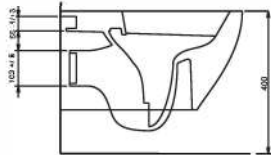

TEKNİK ÇİZİM | Technical Drawing

Aquasave Klozetler 6 Litre yerine 4 Litre su ile etkin temizlik sağlar.
Aquasave significantly reduces the water used in flushing from 6 to 4 liters.