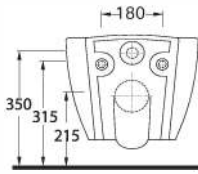

TEKNİK ÇİZİM | Technical Drawing