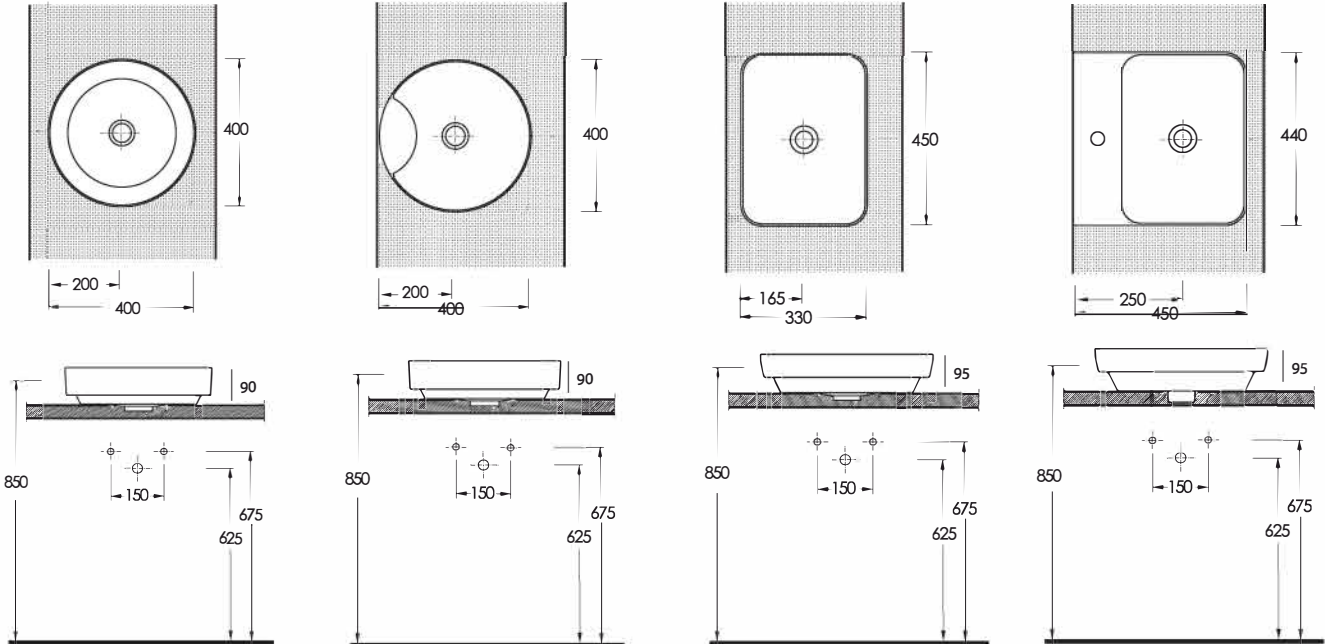

ALVONA

Batarya Deliksiz Lavabo
Banyo mobilyası uyumludur

Washbasin without tap hole,
compatible with bathroom
furnitures.

Batarya Delikli Lavabo
Banyo mobilyası uyumludur

Washbasin with tap hole,
compatible with bathroom
furnitures

Batarya Deliksiz Lavabo
Banyo mobilyası uyumludur

Washbasin without tap hole,
compatible with bathroom
furnitures.

Batarya Delikli Lavabo
Banyo mobilyası uyumludur

Washbasin with tap hole,
compatible with bathroom
furnitures.

TEKNİK ÇİZİM | Technical Drawing