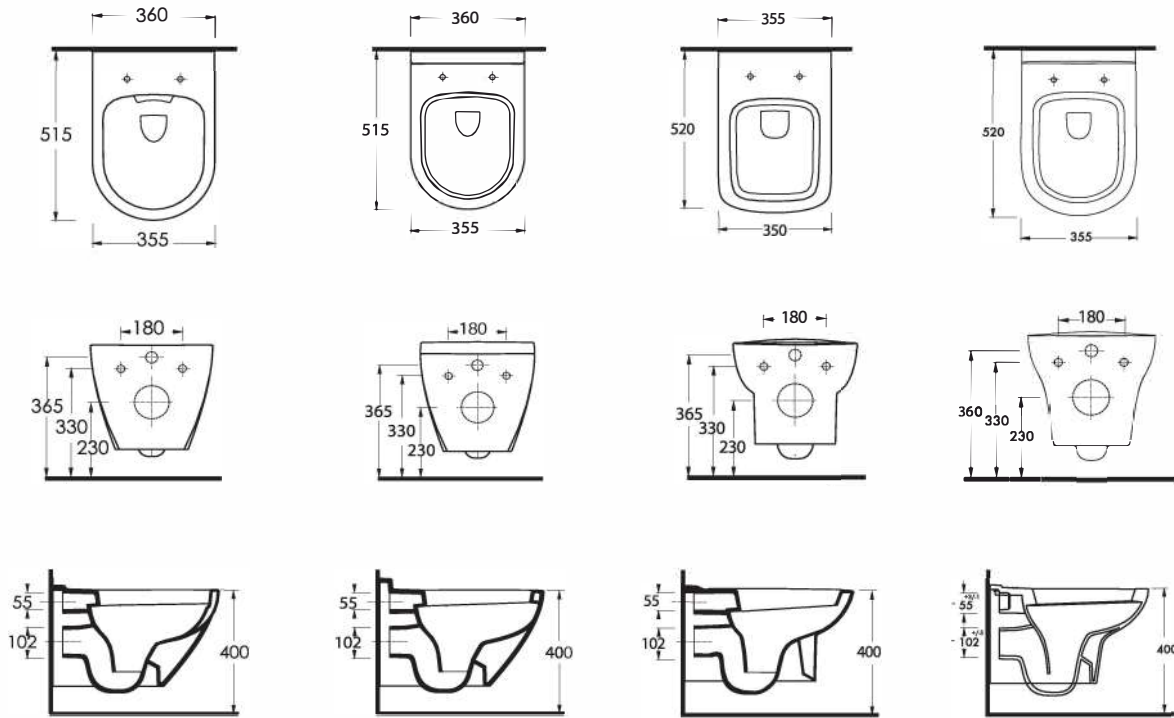

EGERIMLESS

82363
DROPIA

Kanalsız Asma Klozet
Gömme Rezervuar
uyumludur.

Rimless Wall Hung WC
compatible with concealed
cistern

aQuasave

82323
DROPIA

Asma Klozet
Gömme Rezervuar
uyumludur.

Wall-mounted WC
Compatible with
concealed cistern.

aQuasave

72303
TYANA

Asma Klozet
Gömme Rezervuar
uyumludur.

Wall-mounted WC
Compatible with
concealed cistern.

aQuasave

77303
PELLA

Asma Klozet

Wall-mounted WC

TEKNİK ÇİZİM | Technical Drawing