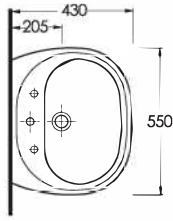

TEKNİK ÇİZİM | Technical Drawing