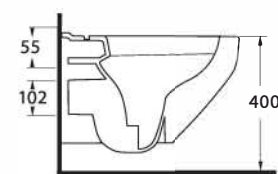

TEKNİK ÇİZİM | Technical Drawing