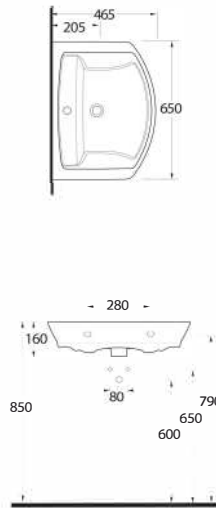

TEKNİK ÇİZİM | Technical Drawing