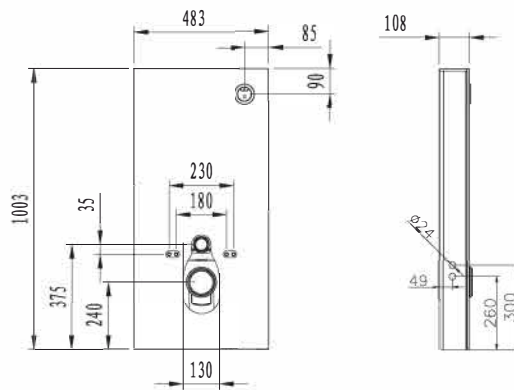

TEKNİK ÇİZİM | Technical Drawing