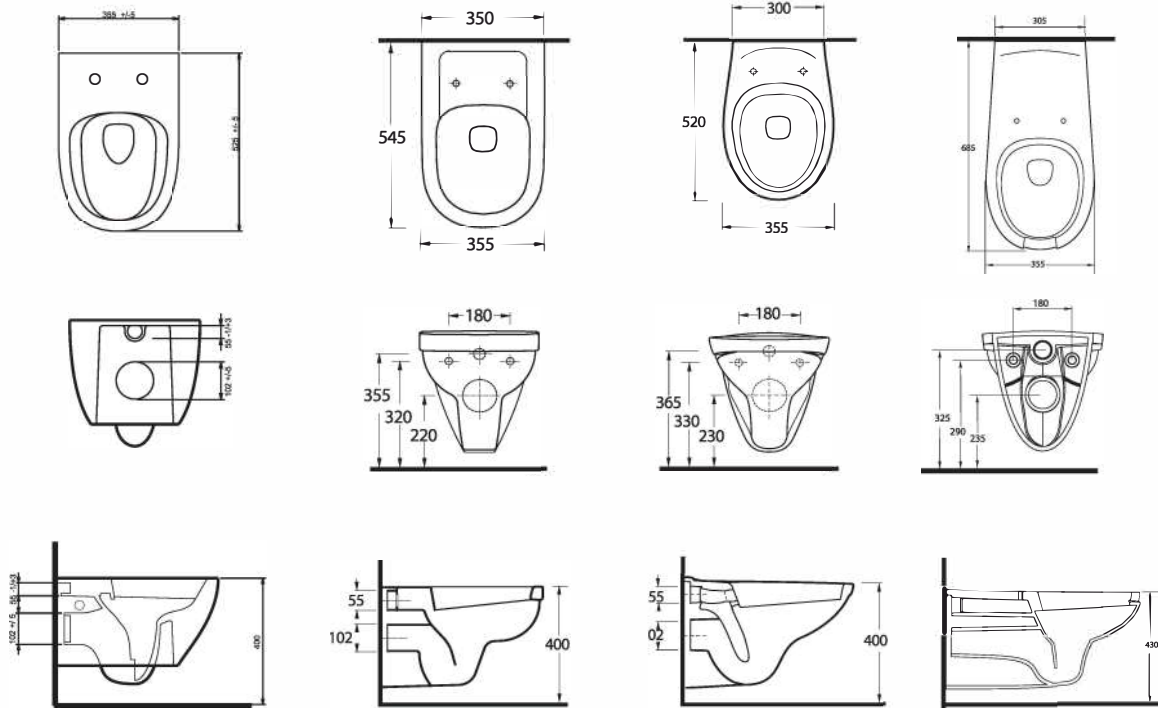

**88343
KNIDOS**

**Entegre Taharet
Musluklu Kanalsız
Asma Klozet**
Gömme Rezervuar
uyumludur.

Rimless Wall-mounted
WC Pan Integrated Bidet
Faucet
compatible with concealed cistern.

**35303
LAGINA**

Asma Klozet
Gömme Rezervuar
uyumludur.

Wall-mounted WC
Compatible with
concealed cistern.

**70303
SİMENA**

Asma Klozet
Gömme Rezervuar
uyumludur.

Wall-mounted WC
Compatible with
concealed cistern.

**52303
Engelli WC**

Asma Klozet

Disabled Wall Hung
WC

TEKNİK ÇİZİM | Technical Drawing

Aquasave Klozetler 6 Litre yerine 4 Litre su ile etkin temizlik sağlar.
Aquasave significantly reduces the water used in flushing from 6 to 4 liters.