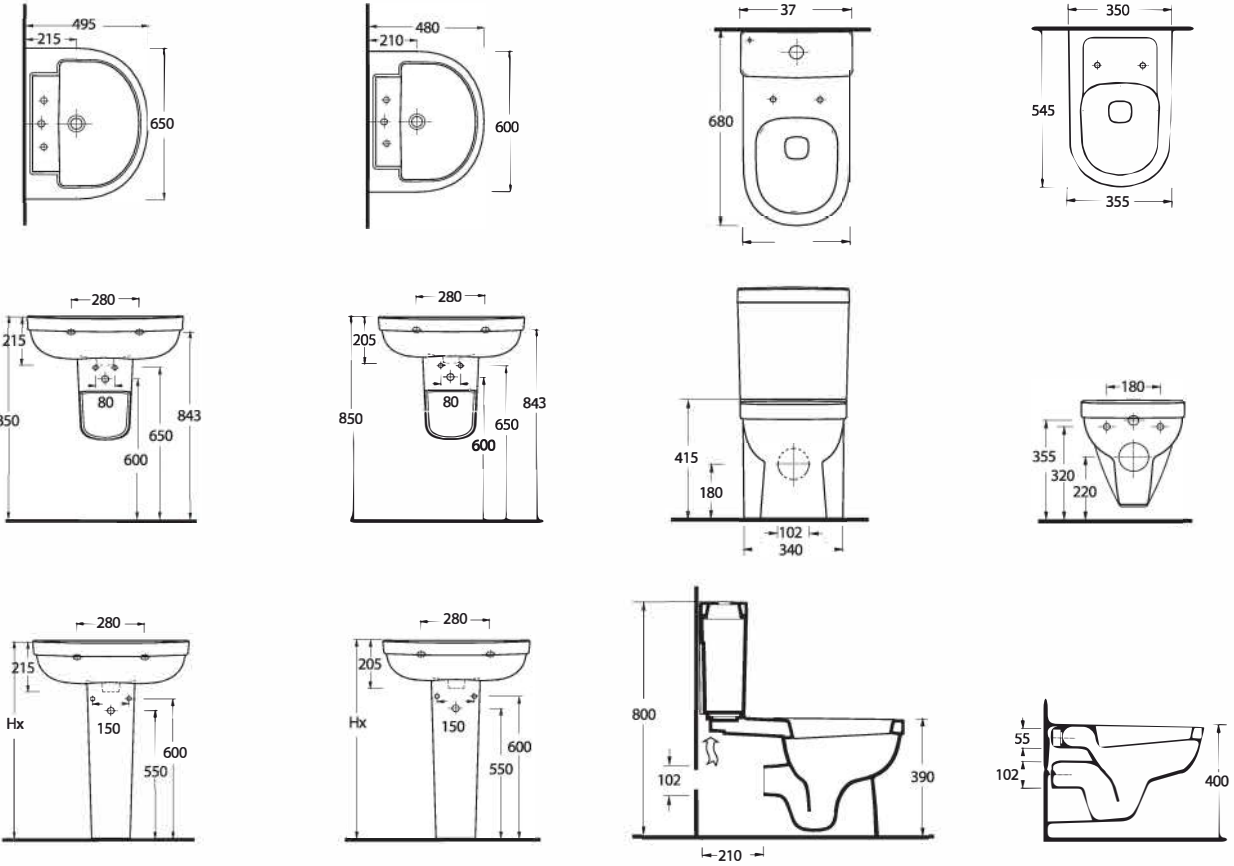

Washbasin compatible with
78302 half pedestal and
78102 full pedestal.

Washbasin compatible with
78302 half pedestal and
78102 full pedestal.

Back to wall WC
compatible with 35104
cistern.

Wall - Mounted WC
compatible with
concealed cistern.

TEKNİK ÇİZİM | Technical Drawing