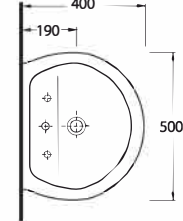

TEKNİK ÇİZİM | Technical Drawing