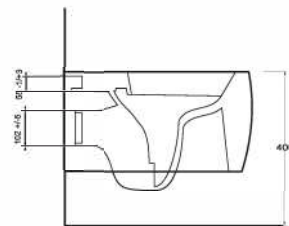

TEKNİK ÇİZİM | Technical Drawing