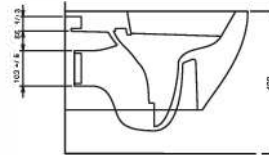

TEKNİK ÇİZİM | Technical Drawing

Aquasave Klozetler 6 Litre yerine 4 Litre su ile etkin temizlik sağlar.
Aquasave significantly reduces the water used in flushing from 6 to 4 liters.