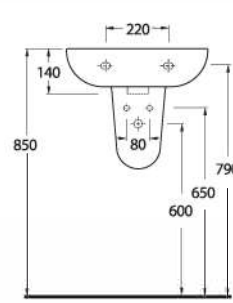

TEKNİK ÇİZİM | Technical Drawing