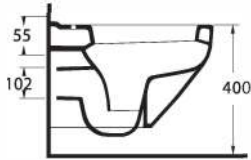

TEKNİK ÇİZİM | Technical Drawing