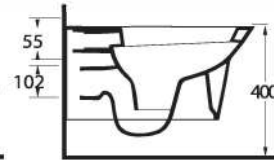

TEKNİK ÇİZİM | Technical Drawing