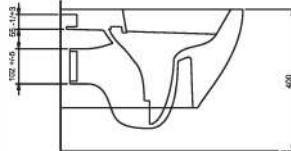

TEKNİK ÇİZİM | Technical Drawing