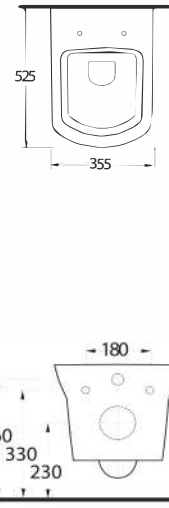

TEKNİK ÇİZİM | Technical Drawing