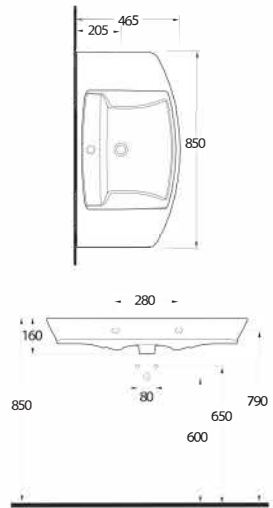

68851

Lavabo

78102 Tam Ayak,
78302 Yarım Ayak
ve Banyo Mobilyası
uyumludur.

Washbasin compatible
with 78302 half pedestal,
78102 full pedestal and
bathroom furnitures.

68651

Lavabo

78112 Tam Ayak,
78302 Yarım Ayak
ve Banyo Mobilyası
uyumludur.

Washbasin compatible
with 78112 full pedestal,
78302 half pedestal and
bathroom furnitures.

68551

Lavabo

78112 Tam Ayak,
78302 Yarım Ayak
ve Banyo Mobilyası
uyumludur.

Washbasin compatible
with 78112 full pedestal,
78302 half pedestal and
bathroom furnitures.

68000

**Duvara Tam Dayalı
Klozet Set**

68403 Klozet,
68104 Rezervuar ile
uyumludur.

Back to Wall WC Set
68403 WC pan
compatible with 68104
Cistern .

68303

Asma Klozet

Gömme Rezervuar
uyumludur.

Wall-mounted WC
compatible with
concealed cistern.

TEKNİK ÇİZİM | Technical Drawing