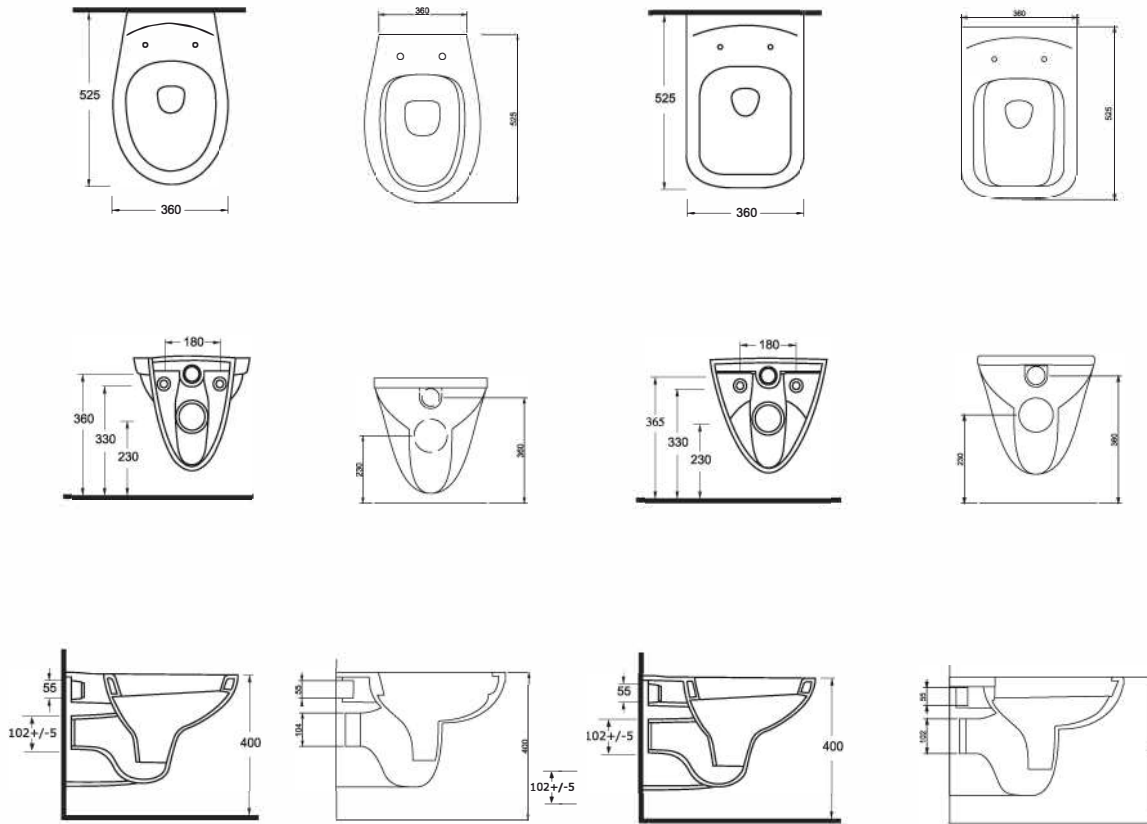

Asma Klozet
Gömme Rezervuar
uyumludur.

Wall-mounted WC
Compatible with
concealed cistern.

Kanalsız Asma WC
Gömme Rezervuar
uyumludur.

Era Rimless Wall
Hung WC Pan.
Compatible with
concealed cistern.

Asma Klozet
Gömme Rezervuar
uyumludur.

Wall-mounted WC
Compatible with
concealed cistern.

Kanalsız Asma WC
Gömme Rezervuar
uyumludur.

Olympos Rimless
Wall Hung WC Pan.
Compatible with
concealed cistern.

TEKNİK ÇİZİM | Technical Drawing