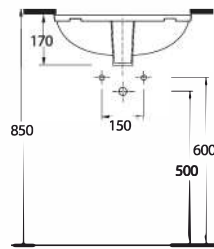

Rectangular  
Undercounter  
Washbasin

**90561  
PINARA**

Oval  
Tezgah Üstü Lavabo  
56 x 47,5 cm

Oval  
Countertop  
Washbasin

TEKNİK ÇİZİM | Technical Drawing