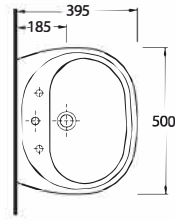

TEKNİK ÇİZİM | Technical Drawing