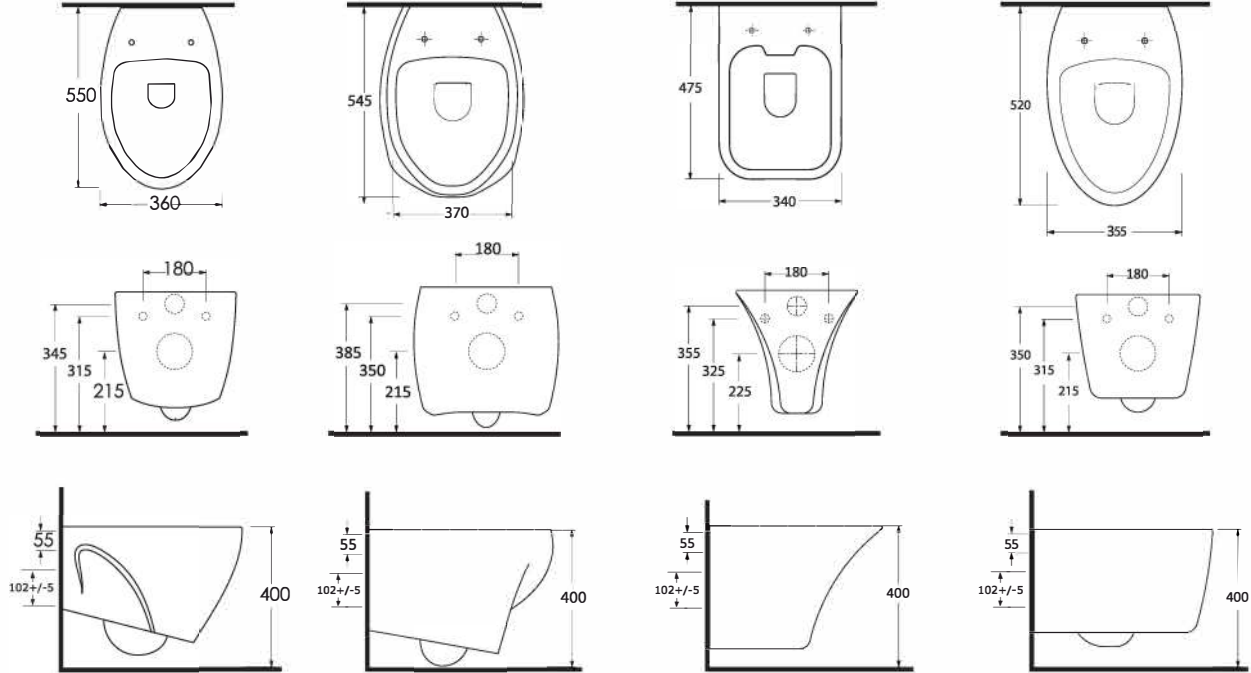

**Asma Klozet**  
Gömme Rezervuar  
uyumludur.

Wall-mounted WC  
Compatible with  
concealed cistern.

TEKNİK ÇİZİM | Technical Drawing

**Aquasave Klozetler 6 Litre yerine 4 Litre su ile etkin temizlik sağlar.**  
Aquasave significantly reduces the water used in flushing from 6 to 4 liters.