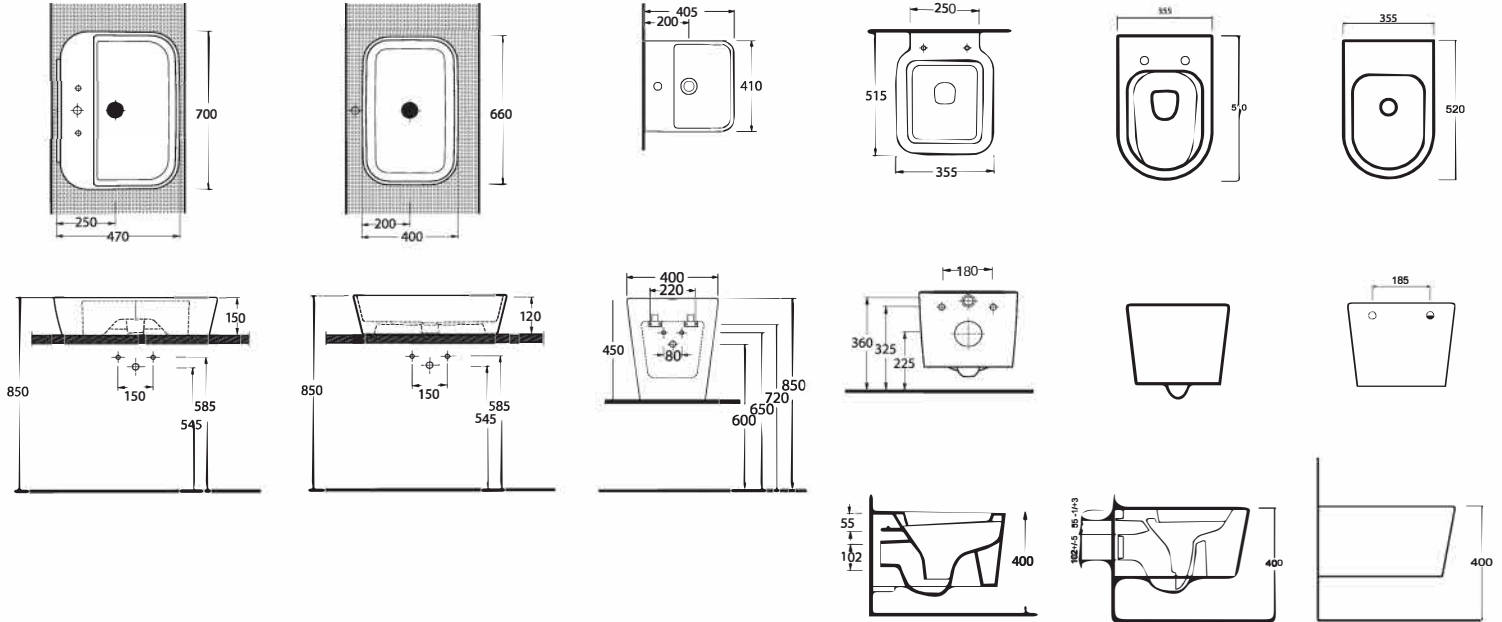

Bowl Washbasin with
tap hole compatible
with bathroom
furnitures.

Bowl Washbasin
compatible with
bathroom furnitures

Monoblock Washbasin
compatible with
bathroom furnitures.

Wall-mounted WC
compatible with
concealed cistern.

Rimless Wall-Mounted
WC Pan
compatible with
concealed cistern.

Wall-mounted Bidet

TEKNİK ÇİZİM | Technical Drawing