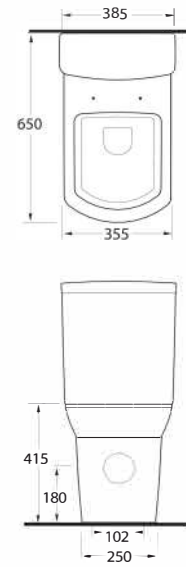

TEKNİK ÇİZİM | Technical Drawing