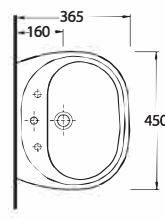

TEKNİK ÇİZİM | Technical Drawing