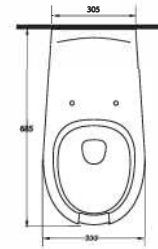

TEKNİK ÇİZİM | Technical Drawing