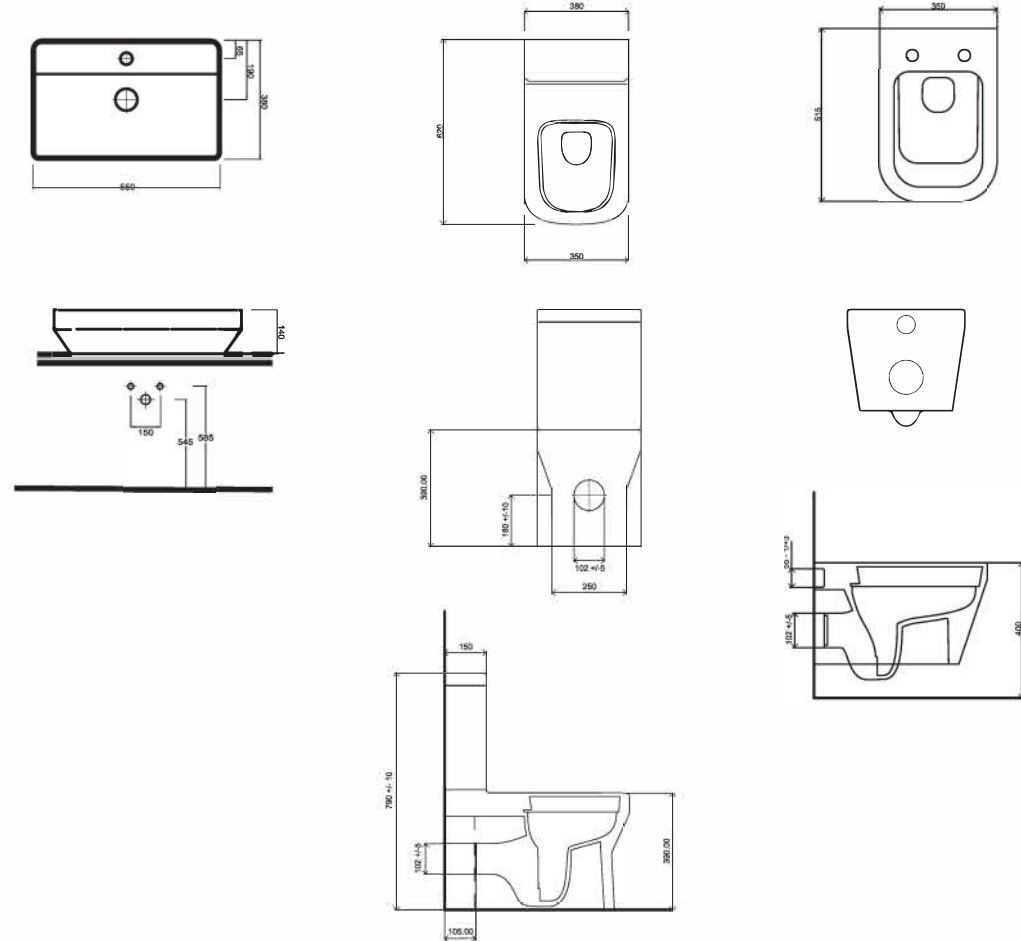

Washbasin with tap hole
Washbasin Compatible
with bathroom furnitures.

Compatible with 72224
concealed cistern

Rimless Wall-Mounted
WC Pan compatible
with concealed cistern.

TEKNİK ÇİZİM | Technical Drawing