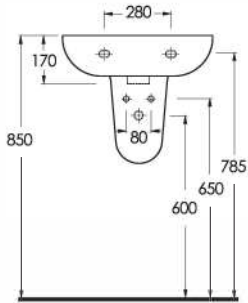

TEKNİK ÇİZİM | Technical Drawing