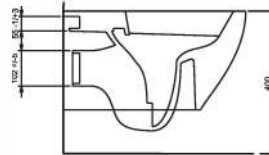

TEKNİK ÇİZİM | Technical Drawing

Aquasave Klozetler 6 Litre yerine 4 Litre su ile etkin temizlik sağlar.
Aquasave significantly reduces the water used in flushing from 6 to 4 liters.