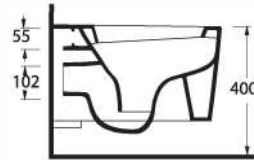

TEKNİK ÇİZİM | Technical Drawing