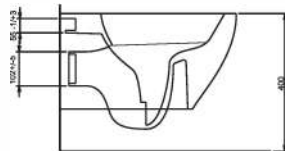

TEKNİK ÇİZİM | Technical Drawing