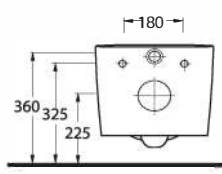

TEKNİK ÇİZİM | Technical Drawing