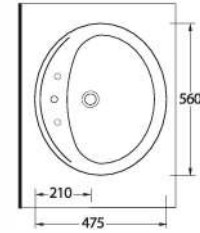

Rectangular  
Undercounter  
Washbasin

**90561  
PINARA**

Oval  
Tezgah Üstü Lavabo  
56 x 47,5 cm

Oval  
Countertop  
Washbasin

TEKNİK ÇİZİM | Technical Drawing