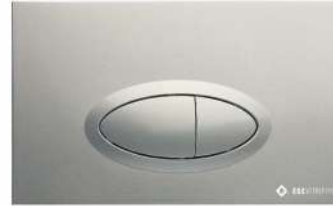

EVB3309
Oval Mat Krom

Oval Matte Chrome