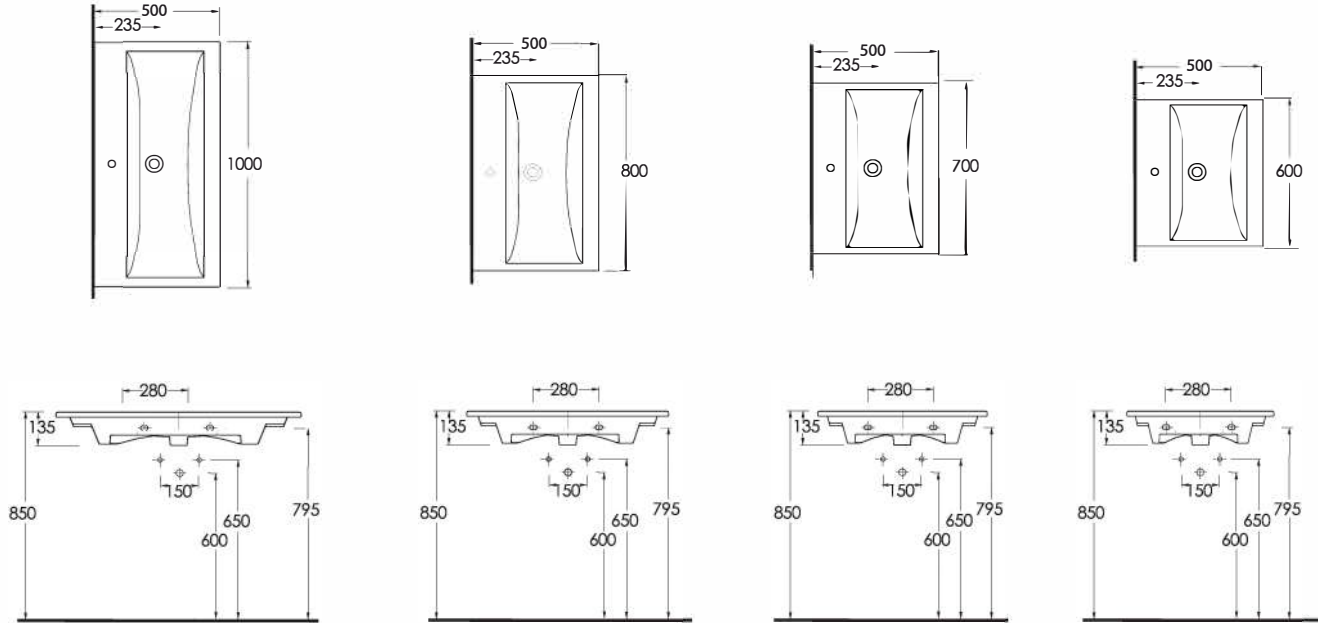

SERİ 1

35011

LAGİNA
100 cm

İnce Bantlı Lavabo
Mobilya uyumludur.

Slim Band Washbasin
compatible with bathroom
furnitures.

35811

LAGİNA
80 cm

İnce Bantlı Lavabo
Mobilya uyumludur.

Slim Band Washbasin
compatible with bathroom
furnitures.

35711

LAGİNA
70 cm

İnce Bantlı Lavabo
Mobilya uyumludur.

Slim Band Washbasin
compatible with bathroom
furnitures.

35611

LAGİNA
60 cm

İnce Bantlı Lavabo
Mobilya uyumludur.

Slim Band Washbasin
compatible with bathroom
furnitures.

TEKNİK ÇİZİM | Technical Drawing