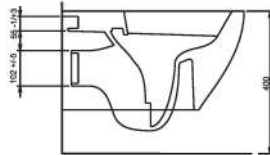

TEKNİK ÇİZİM | Technical Drawing

Aquasave Klozetler 6 Litre yerine 4 Litre su ile etkin temizlik sağlar.
Aquasave significantly reduces the water used in flushing from 6 to 4 liters.