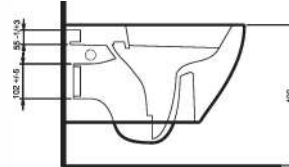

Spinflush Wall-mounted WC
compatible with
concealed cistern.

Rimless Wall-mounted WC
compatible with
concealed cistern.

Rimless Wall-mounted
WC Pan Integrated Bidet
Faucet

TEKNİK ÇİZİM | Technical Drawing