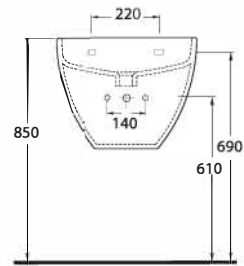

TEKNİK ÇİZİM | Technical Drawing