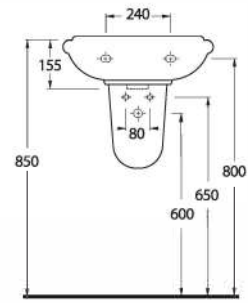

TEKNİK ÇİZİM | Technical Drawing