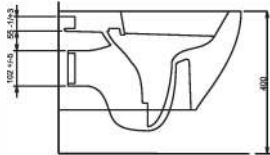

TEKNİK ÇİZİM | Technical Drawing

Aquasave Klozetler 6 Litre yerine 4 Litre su ile etkin temizlik sağlar.
Aquasave significantly reduces the water used in flushing from 6 to 4 liters.