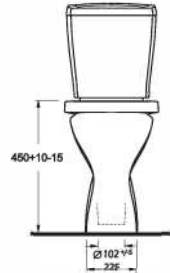

TEKNİK ÇİZİM | Technical Drawing