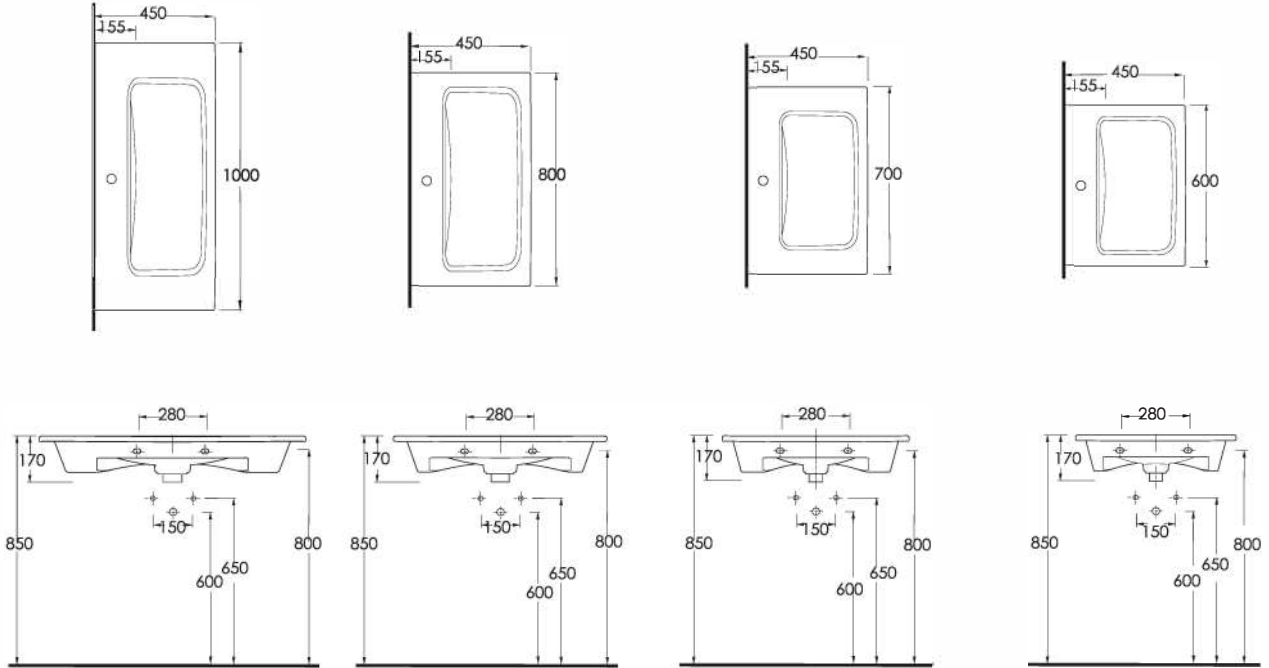

SERİ 2

35021

LAGİNA
100 cm

İnce Bantlı Yatay Sifonlu
Lavabo Mobilya uyumludur

Slim Band Washbasin
compatible with bathroom
furnitures.

35821

LAGİNA
80 cm

İnce Bantlı Yatay Sifonlu
Lavabo Mobilya uyumludur

Slim Band Washbasin
compatible with bathroom
furnitures.

35721

LAGİNA
70 cm

İnce Bantlı Yatay Sifonlu
Lavabo Mobilya uyumludur

Slim Band Washbasin
compatible with bathroom
furnitures.

35621

LAGİNA
60 cm

İnce Bantlı Yatay Sifonlu
Lavabo Mobilya uyumludur

Slim Band Washbasin
compatible with bathroom
furnitures.

TEKNİK ÇİZİM | Technical Drawing