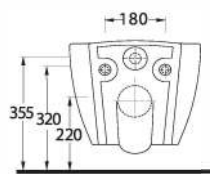

TEKNİK ÇİZİM | Technical Drawing