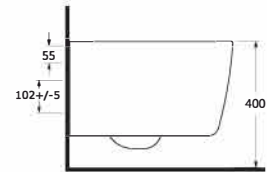

TEKNİK ÇİZİM | Technical Drawing