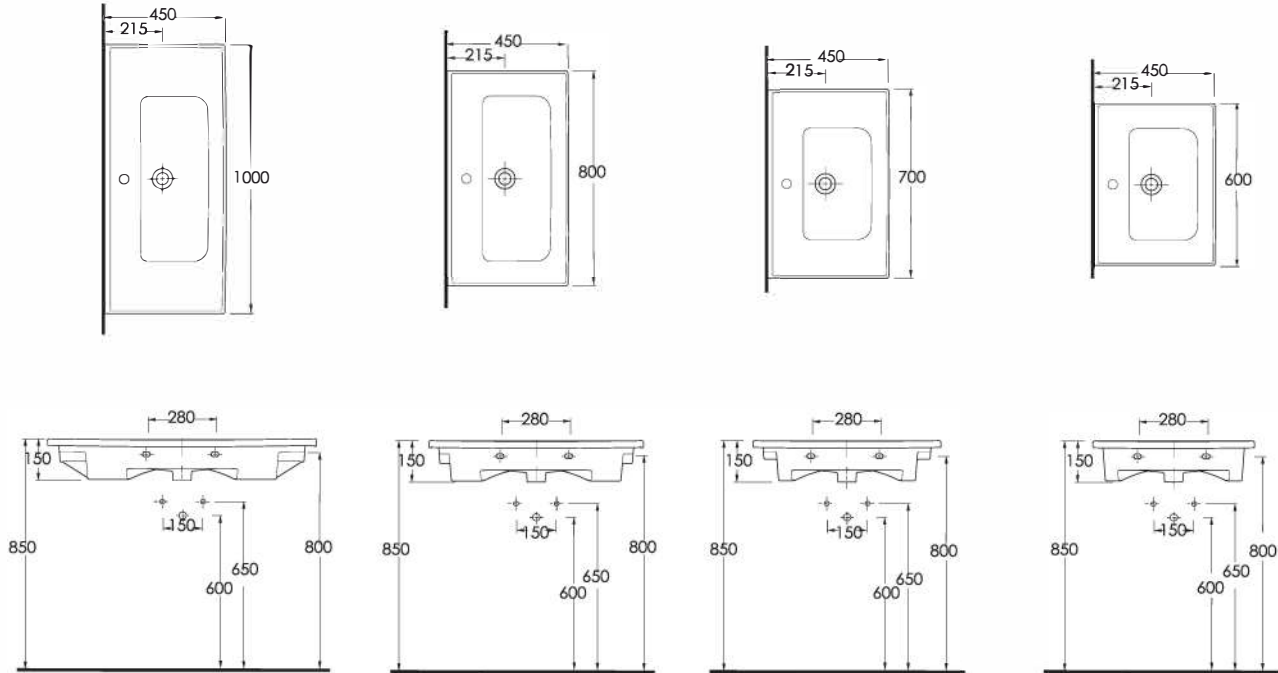

SERİ 3

35031

LAGİNA
100 cm

İnce Bantlı Lavabo
Mobilya uyumludur.

Slim Band Washbasin
compatible with bathroom
furnitures.

35831

LAGİNA
80 cm

İnce Bantlı Lavabo
Mobilya uyumludur.

Slim Band Washbasin
compatible with bathroom
furnitures.

35731

LAGİNA
70 cm

İnce Bantlı Lavabo
Mobilya uyumludur.

Slim Band Washbasin
compatible with bathroom
furnitures.

35631

LAGİNA
60 cm

İnce Bantlı Lavabo
Mobilya uyumludur.

Slim Band Washbasin
compatible with bathroom
furnitures.

TEKNİK ÇİZİM | Technical Drawing