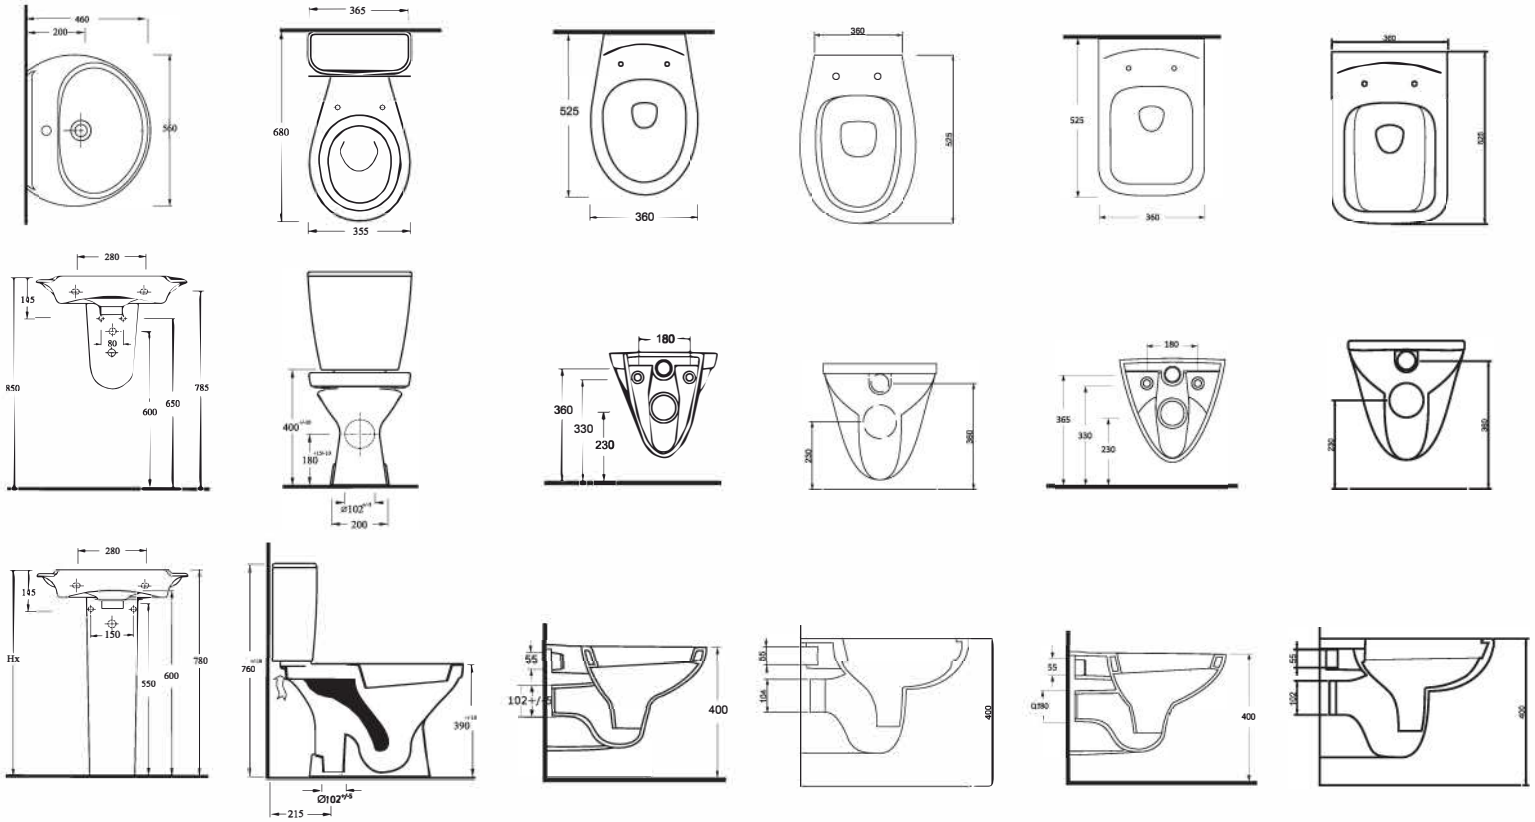

14561

Lavabo

60402 tam ayak ve
20202 yarım ayak ve
mobilya üzeri kullanımla
uyumludur.

Washbasin compatible
with 60402 (full pedestal),
20202 (half pedestal)
and bathroom furnitures.

14103

Alttan Çıkışlı Klozet

14104 rezervuar ile
uyumludur.

S-trap closed coupled
WC compatible with
14104.

14303

Era Asma Klozet

Gömme Rezervuar
uyumludur.

Era Wall-Hung WC
compatible with
concealed cistern.

14353

Era Kanalsız

Asma WC.

Gömme Rezervuar
uyumludur.

Rimless Wall-mounted
WC compatible with
concealed cistern.

39303

Olympos Asma Klozet

Gömme Rezervuar
uyumludur.

Olympos Wall-Hung
WC compatible with
concealed cistern.

39353

Olympos Kanalsız

Asma WC.

Gömme Rezervuar
uyumludur.

Rimless Wall-mounted
WC compatible with
concealed cistern.

TEKNİK ÇİZİM | Technical Drawing