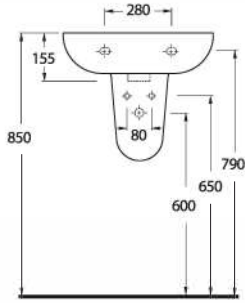

TEKNİK ÇİZİM | Technical Drawing