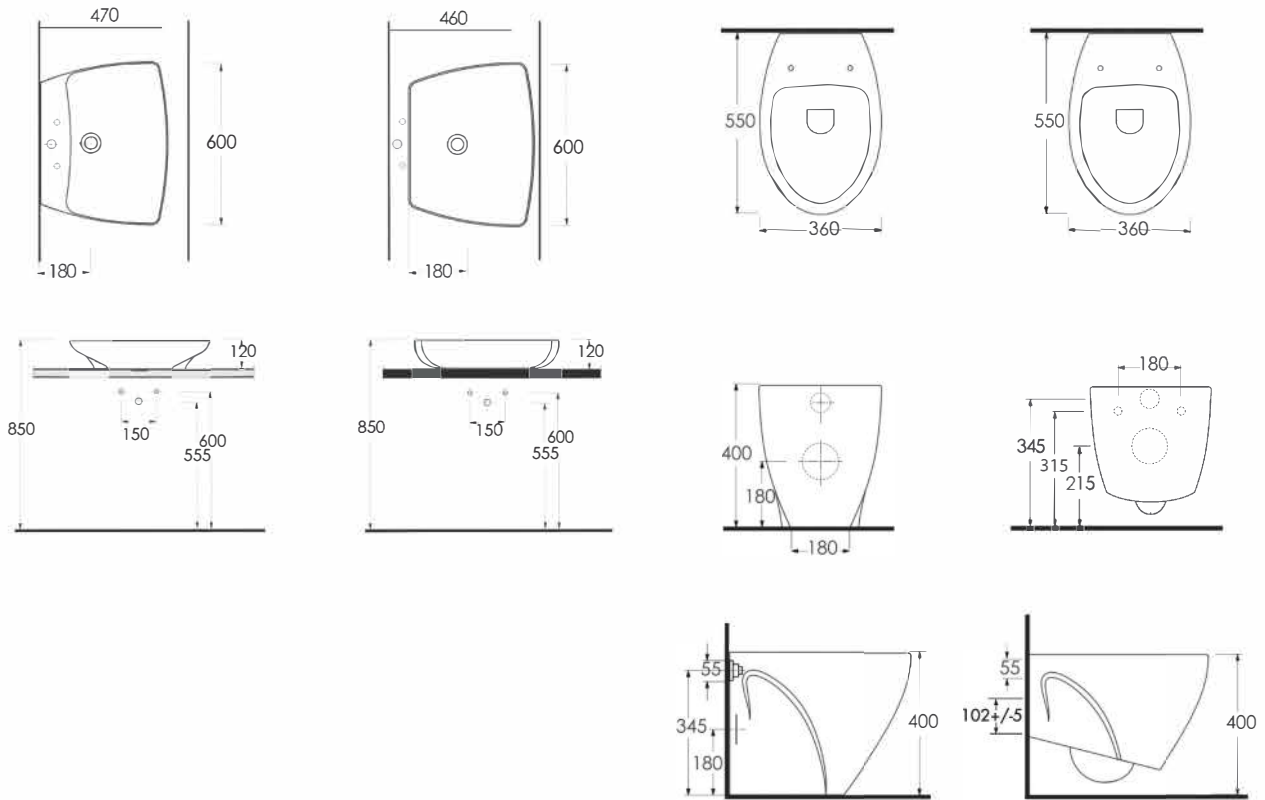

Bowl Washbasin with tap hole compatible with bathroom furnitures.

Bowl Washbasin without tap hole compatible with bathroom furnitures.

Stand Alone
Back to Wall WC
Compatible with concealed cistern.

Wall-mounted WC
Compatible with concealed cistern.

TEKNİK ÇİZİM | Technical Drawing