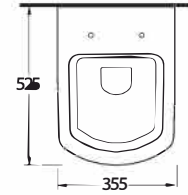

TEKNİK ÇİZİM | Technical Drawing