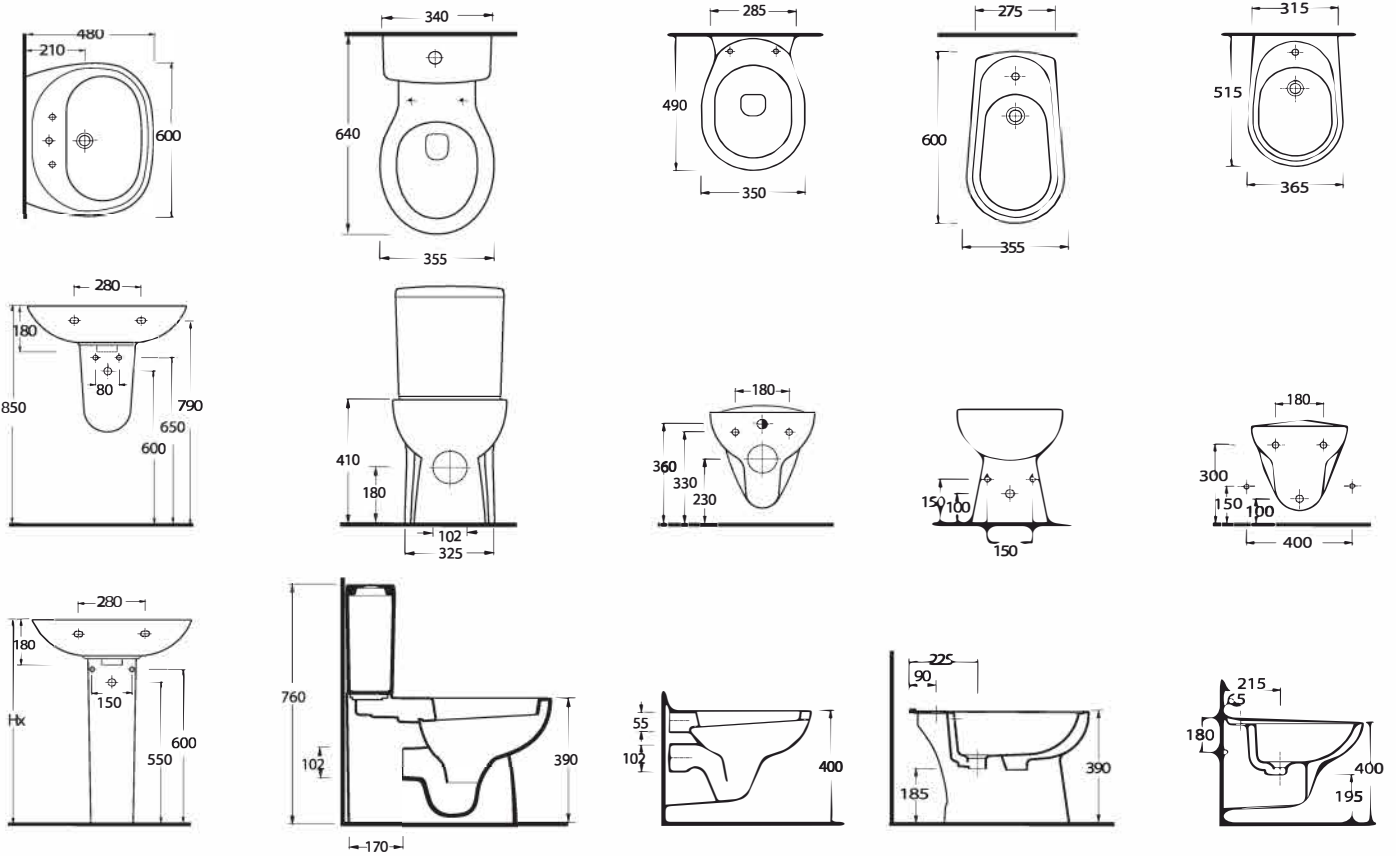

Washbasin
compatible with 60402
full pedestal and 10302
half pedestal.

Back to wall WC Set
Compatible with
12114 cistern.

Wall-mounted WC
Compatible with
concealed cistern

Floor-mounted
Bidet

Wall-mounted
bidet

TEKNİK ÇİZİM | Technical Drawing