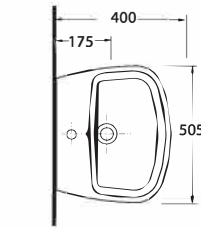

Rimless Wall-mounted  
WC Pan compatible with  
concealed cistern.

TEKNİK ÇİZİM | Technical Drawing

DROPIA