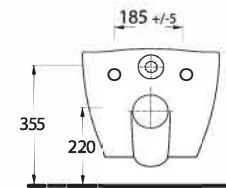

TEKNİK ÇİZİM | Technical Drawing