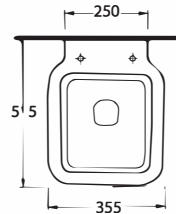

TEKNİK ÇİZİM | Technical Drawing