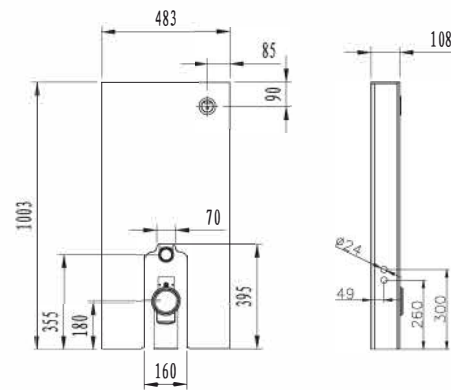

TEKNİK ÇİZİM | Technical Drawing