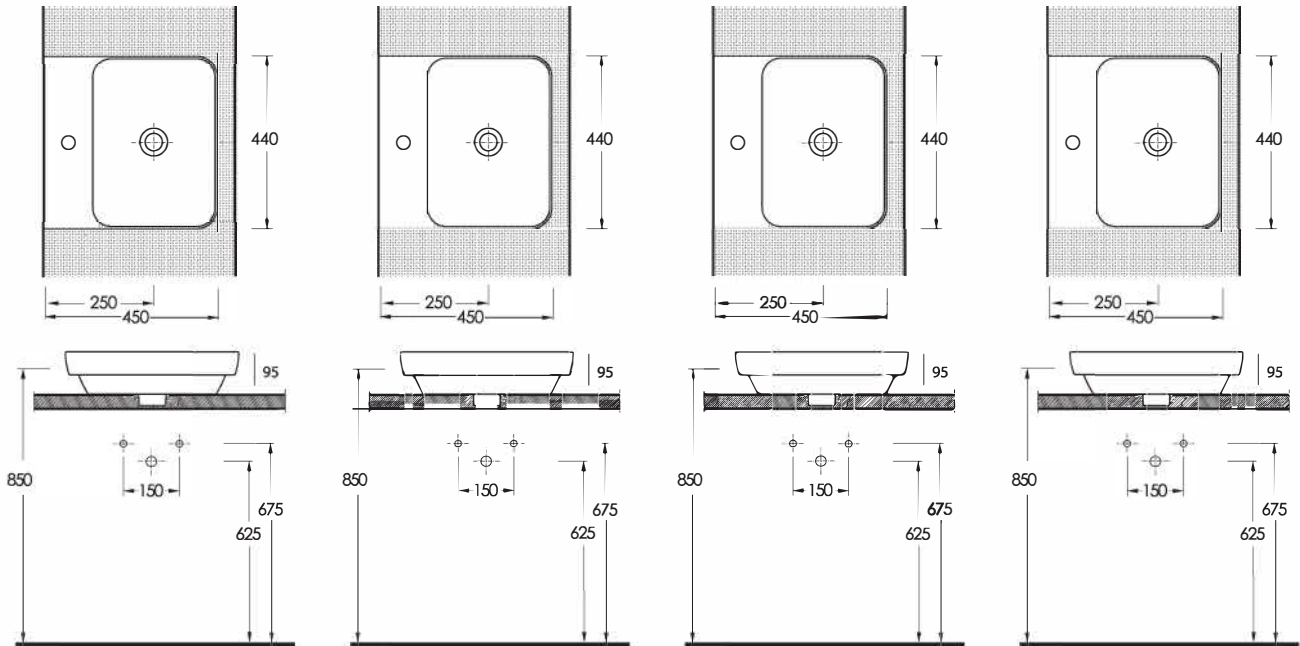

Batarya Delikli Lavabo
Banyo mobilyası uyumludur

Washbasin with tap hole,
compatible with bathroom
furnitures.

Batarya Delikli Lavabo
Banyo mobilyası uyumludur

Washbasin with tap hole,
compatible with bathroom
furnitures.

Batarya Delikli Lavabo
Banyo mobilyası uyumludur

Washbasin with tap hole,
compatible with bathroom
furnitures.

Batarya Delikli Lavabo
Banyo mobilyası uyumludur

Washbasin with tap hole,
compatible with bathroom
furnitures.

TEKNİK ÇİZİM | Technical Drawing