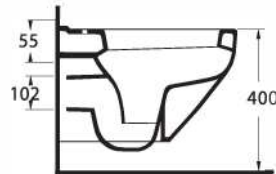

TEKNİK ÇİZİM | Technical Drawing