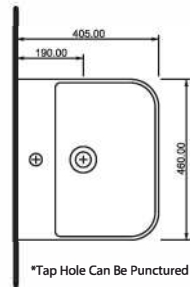

TEKNİK ÇİZİM | Technical Drawing

*Tap Hole Can Be Punctured