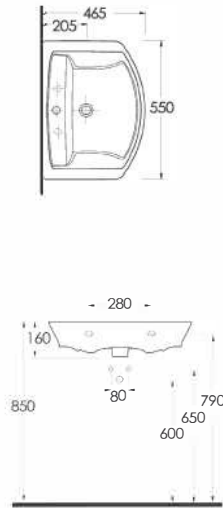

TEKNİK ÇİZİM | Technical Drawing