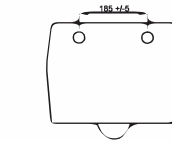

TEKNİK ÇİZİM | Technical Drawing