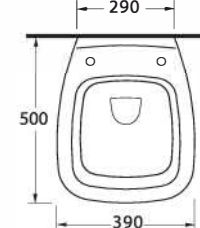

Rimless Wall-mounted  
WC Pan compatible with  
concealed cistern.

TEKNİK ÇİZİM | Technical Drawing

DROPIA