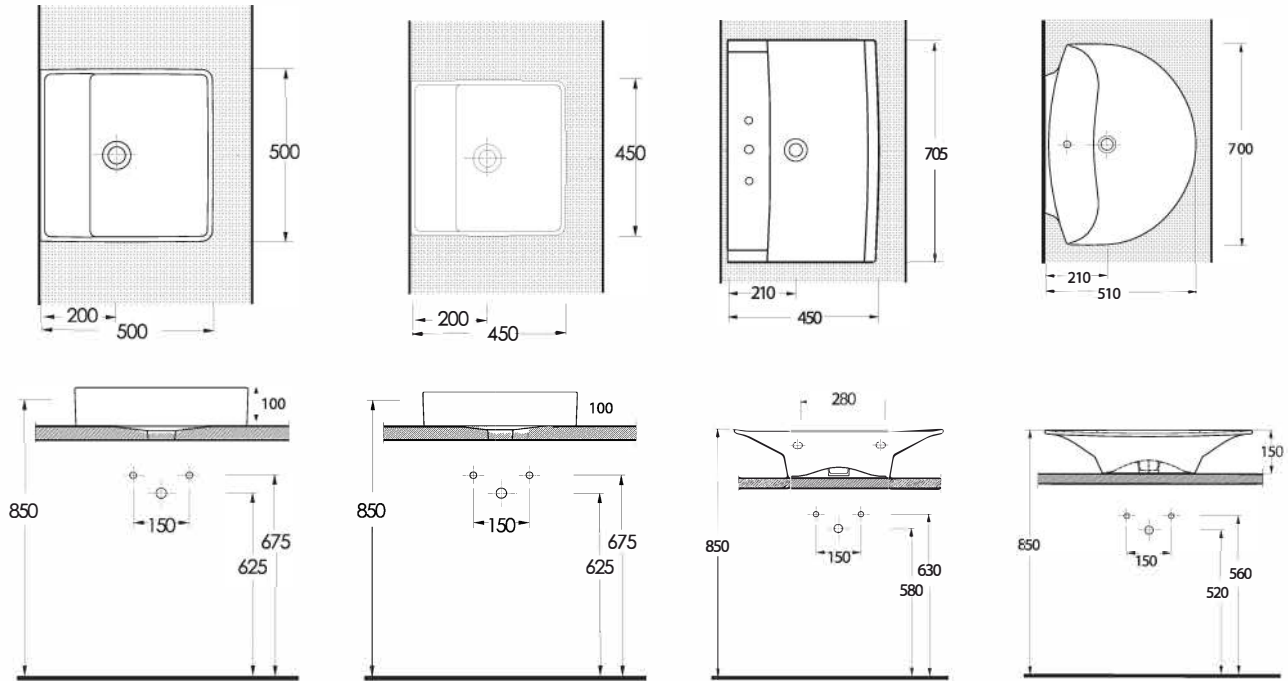

TEKNİK ÇİZİM | Technical Drawing