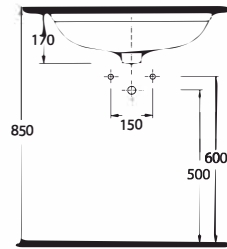

Rectangular  
Undercounter  
Washbasin

**90561  
PINARA**

Oval  
Tezgah Üstü Lavabo  
56 x 47,5 cm

Oval  
Countertop  
Washbasin

TEKNİK ÇİZİM | Technical Drawing