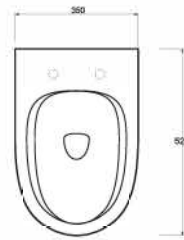

TEKNİK ÇİZİM | Technical Drawing