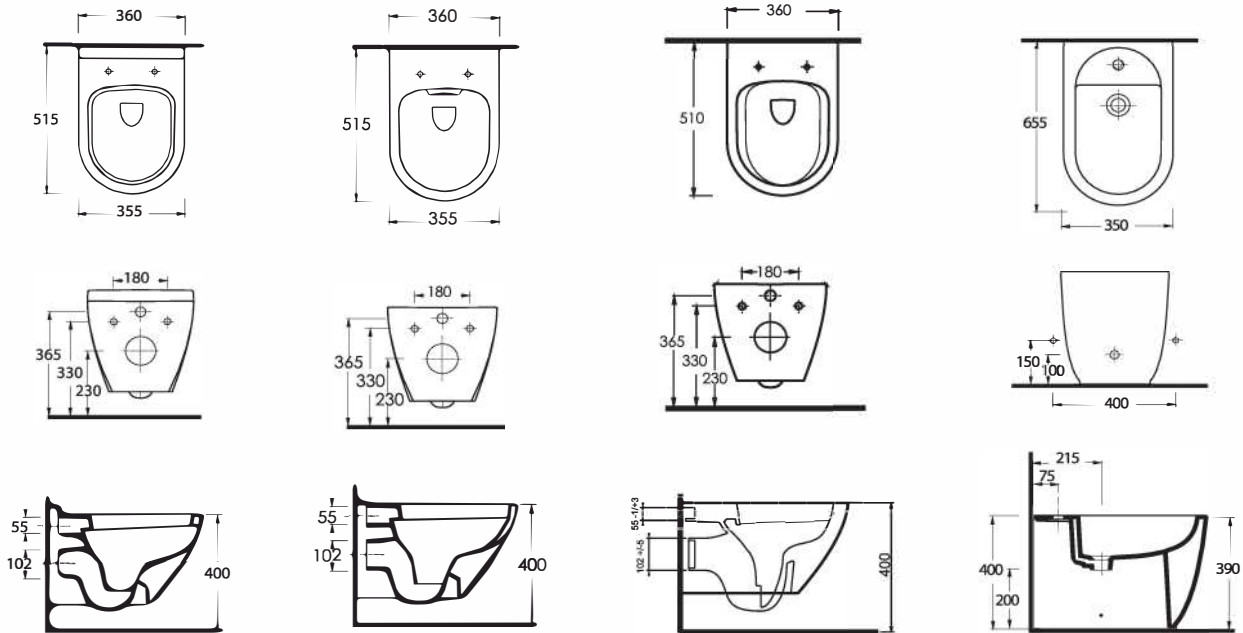

Rimless Wall-mounted  
WC Pan Compatible with  
concealed cistern

**82105**  
**Duvara Tam Dayalı Bide**

Floor standing bidet

TEKNİK ÇİZİM | Technical Drawing