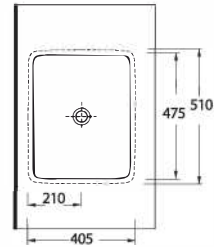

Rectangular  
Undercounter  
Washbasin

**90561  
PINARA**

Oval  
Tezgah Üstü Lavabo  
56 x 47,5 cm

Oval  
Countertop  
Washbasin

TEKNİK ÇİZİM | Technical Drawing