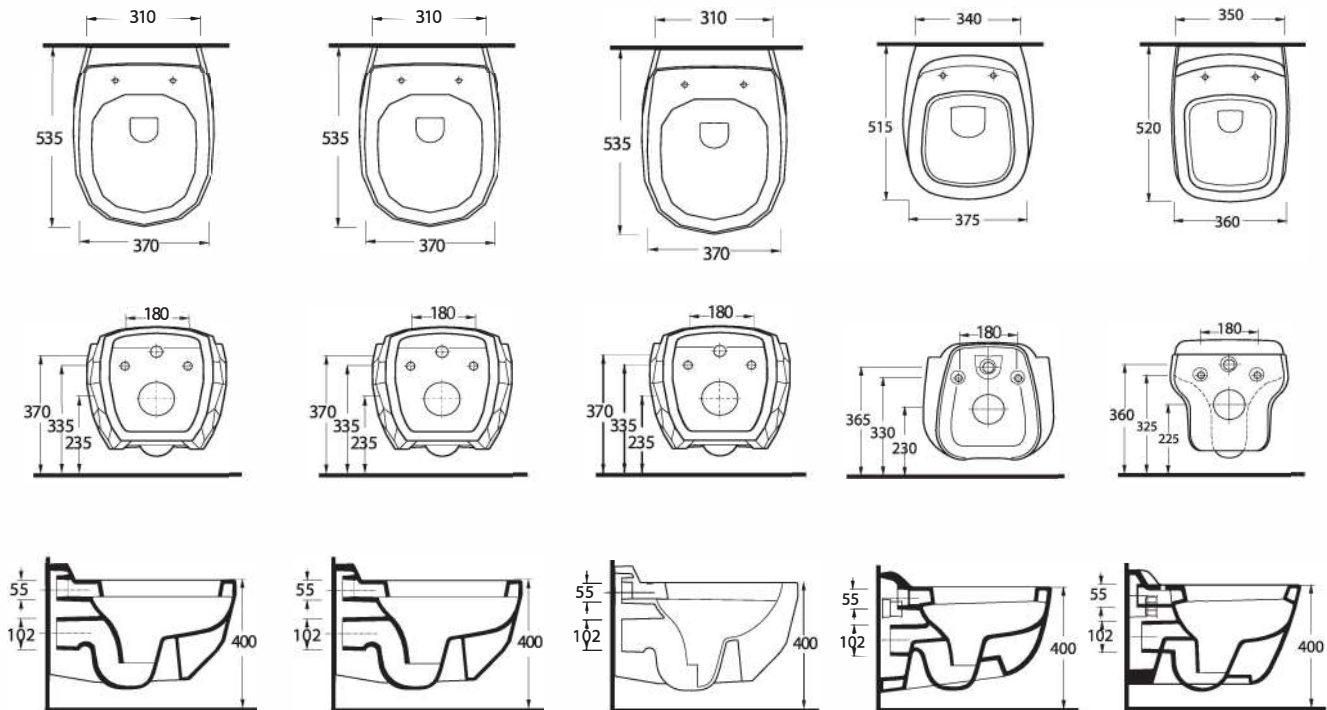

Wall-mounted WC  
Compatible with  
concealed cistern.

**46303  
ARNA**

**Asma Klozet**  
Gömme Rezervuar  
uyumludur.

Wall-mounted WC  
Compatible with  
concealed cistern.

TEKNİK ÇİZİM | Technical Drawing